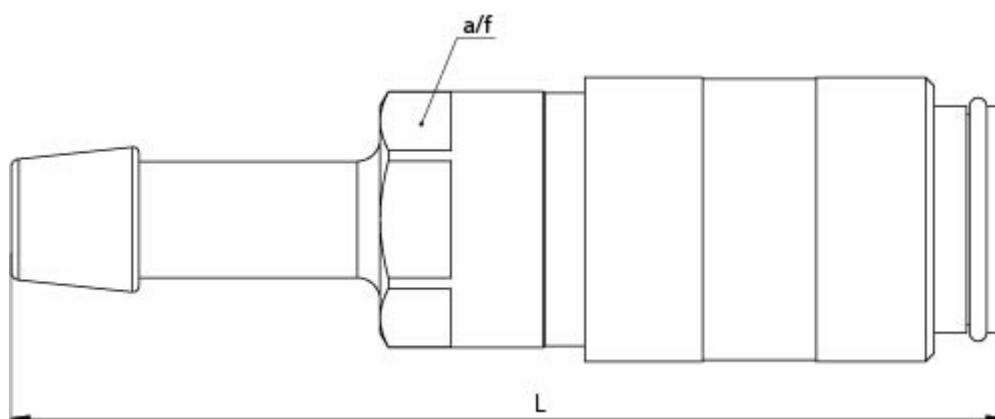

Data Sheet

Article number: 58624451e

Description: Quick-connect coupling w. push-on & bulkhead fitting $\varnothing 8 \times 6$
NW 7.8

Measures

A/F	= 19
Length	= 140
Thread	= M12x1
Tube diameter	= $\varnothing 6$